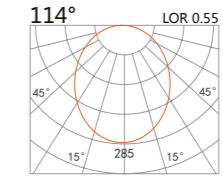

# Recessed Linear Light ZETA

410x27(Cut out)

## 223 398

LED Power	Colour Temp	Luminous
11.5W	2700/3000K	583lm
	4000/5000K	583lm

## LIGHT DISTRIBUTION For 3000k

815x27(Cut out)

## LIGHT DISTRIBUTION For 3000k

1220x27(Cut out)