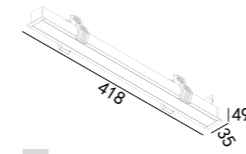

# Recessed Linear Light ZETA

410x27(Cut out)