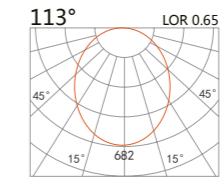

## 223 398

LED Power	Colour Temp	Luminous
11.5W	2700/3000K	583lm
	4000/5000K	583lm

## LIGHT DISTRIBUTION For 3000k

815x27(Cut out)

## LIGHT DISTRIBUTION For 3000k

1220x27(Cut out)