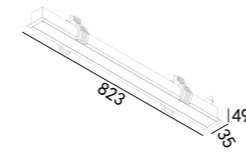

LIGHT DISTRIBUTION For 3000k

815x27(Cut out)