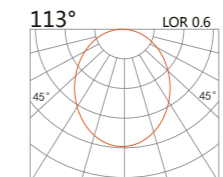

## LIGHT DISTRIBUTION For 3000k

815x27(Cut out)

## LIGHT DISTRIBUTION For 3000k

1220x27(Cut out)

## LIGHT DISTRIBUTION For 3000k

1625x27(Cut out)