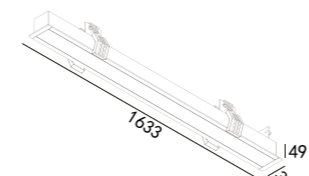

LIGHT DISTRIBUTION For 3000k

1625x27(Cut out)