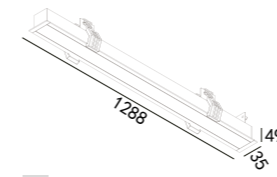

LIGHT DISTRIBUTION For 3000k

1220x27(Cut out)